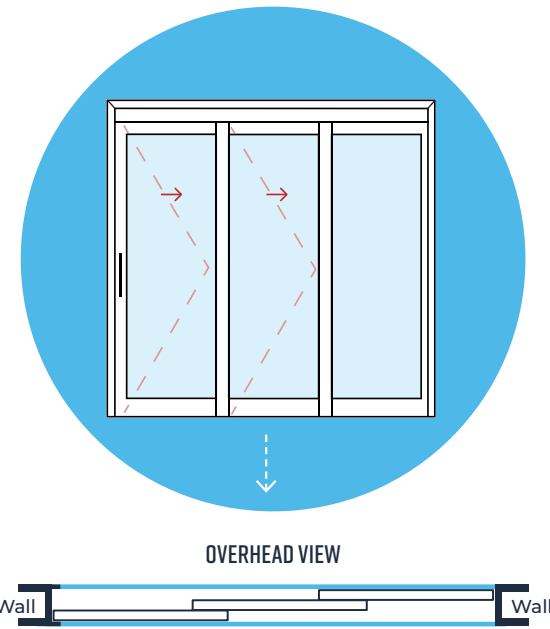

WHEN A WIDE OPENING IS NEEDED

but space is limited, AD Systems can provide telescoping door systems that stack on top of each other. These doors are designed for low-traffic areas that are often flexible spaces requiring maximum opening size with a minimal footprint. >>>

AD Systems offers telescoping sliding door systems that glide and overlap for ease of use and a minimal footprint. The innovative XtendSlide™ Telescoping Sliding Door system is best suited to spaces requiring large openings but with limited wall space. You can choose from options that are either surface mounted or inset with an integral sidelite.

INSET WITH INTEGRAL SIDELITE
3- OR 4-DOOR (SINGLE/DUAL DIRECTION OPENING)

INSET BIPARTING WITH INTEGRAL SIDELITES
TWO PANELS ON EACH SIDE CENTER CLOSE WITH FIXED LITES AT EACH END

SURFACE MOUNT BIPARTING
TWO PANELS ON EACH SIDE CENTER CLOSE

SURFACE MOUNTED
2-DOOR (SINGLE/DUAL DIRECTION OPENING)

INSET BYPASS BIPARTING
DOORS CAN SLIDE IN ANY DIRECTION WITH CENTER LINE RESTRICTION

INSET BYPASS
DOORS CAN SLIDE IN ANY DIRECTION WITHOUT RESTRICTION