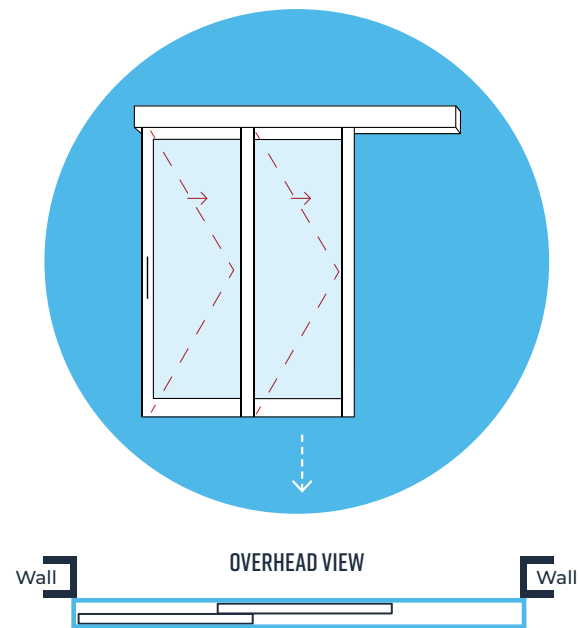

INSET WITH INTEGRAL SIDELITE
3- OR 4-DOOR (SINGLE/DUAL DIRECTION OPENING)

INSET BIPARTING WITH INTEGRAL SIDELITES
TWO PANELS ON EACH SIDE CENTER CLOSE WITH FIXED LITES AT EACH END

SURFACE MOUNT BIPARTING
TWO PANELS ON EACH SIDE CENTER CLOSE

SURFACE MOUNTED
2-DOOR (SINGLE/DUAL DIRECTION OPENING)

INSET BYPASS BIPARTING
DOORS CAN SLIDE IN ANY DIRECTION WITH CENTER LINE RESTRICTION

INSET BYPASS
DOORS CAN SLIDE IN ANY DIRECTION WITHOUT RESTRICTION

STANDARD FEATURES

End caps with no visible fasteners for clean look from all angles (only applies to surface-mounted options)

Narrow profile but heavy gauge perimeter frame protects wall opening and resists impact

3- or 4-Door Telescoping (Inset in the Wall Opening):

- Inset design allows system to fit between the wall with an added integral sidelite
- Can feature almost any glazing or infill panel up to 1" thick