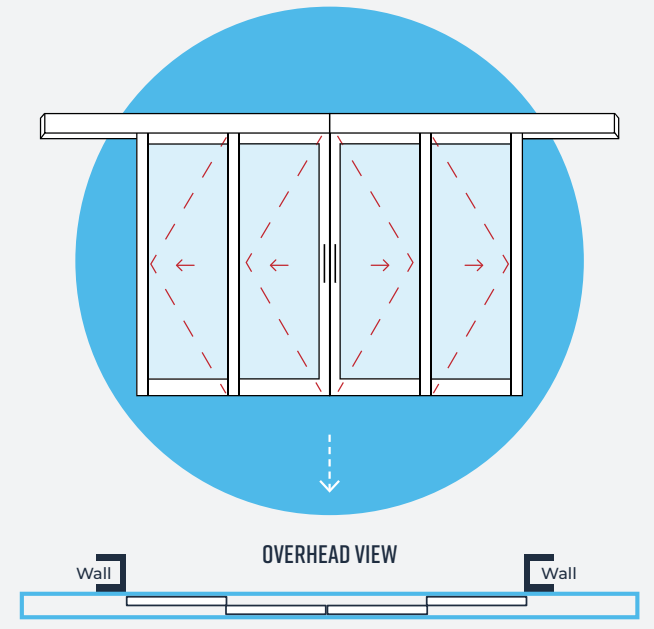

AD Systems offers telescoping sliding door systems that glide and overlap for ease of use and a minimal footprint. The innovative XtendSlide™ Telescoping Sliding Door system is best suited to spaces requiring large openings but with limited wall space. You can choose from options that are either surface mounted or inset with an integral sidelite.

INSET WITH INTEGRAL SIDELITE
3- OR 4-DOOR (SINGLE/DUAL DIRECTION OPENING)

INSET BIPARTING WITH INTEGRAL SIDELITES
TWO PANELS ON EACH SIDE CENTER CLOSE WITH FIXED LITES AT EACH END

SURFACE MOUNT BIPARTING
TWO PANELS ON EACH SIDE CENTER CLOSE

SURFACE MOUNTED
2-DOOR (SINGLE/DUAL DIRECTION OPENING)

INSET BYPASS BIPARTING
DOORS CAN SLIDE IN ANY DIRECTION WITH CENTER LINE RESTRICTION

INSET BYPASS
DOORS CAN SLIDE IN ANY DIRECTION WITHOUT RESTRICTION

3- or 4-Door Telescoping (Inset in the Wall Opening):

- Inset design allows system to fit between the wall with an added integral sidelite
- Can feature almost any glazing or infill panel up to 1" thick