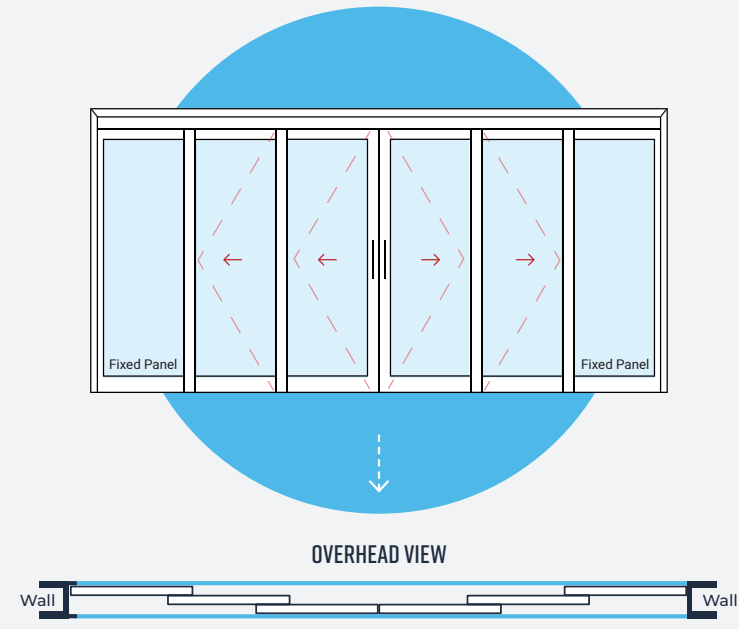

WHEN A WIDE OPENING IS NEEDED

but space is limited, AD Systems can provide telescoping door systems that stack on top of each other. These doors are designed for low-traffic areas that are often flexible spaces requiring maximum opening size with a minimal footprint. >>>

INSET WITH INTEGRAL SIDELITE
3- OR 4-DOOR (SINGLE/DUAL DIRECTION OPENING)

INSET BIPARTING WITH INTEGRAL SIDELITES
TWO PANELS ON EACH SIDE CENTER CLOSE WITH FIXED LITES AT EACH END

SURFACE MOUNT BIPARTING
TWO PANELS ON EACH SIDE CENTER CLOSE

SURFACE MOUNTED
2-DOOR (SINGLE/DUAL DIRECTION OPENING)

INSET BYPASS BIPARTING
DOORS CAN SLIDE IN ANY DIRECTION WITH CENTER LINE RESTRICTION

INSET BYPASS
DOORS CAN SLIDE IN ANY DIRECTION WITHOUT RESTRICTION

3- or 4-Door Telescoping (Inset in the Wall Opening):

- Inset design allows system to fit between the wall with an added integral sidelite
- Can feature almost any glazing or infill panel up to 1" thick