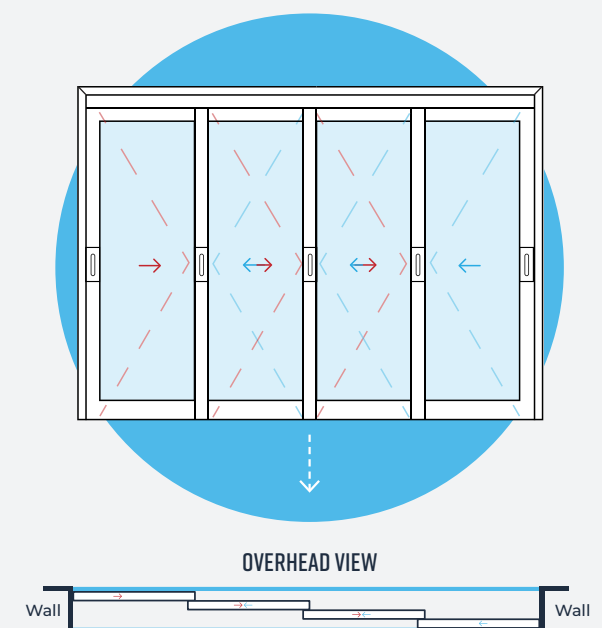

INSET WITH INTEGRAL SIDELITE
3- OR 4-DOOR (SINGLE/DUAL DIRECTION OPENING)

INSET BIPARTING WITH INTEGRAL SIDELITES
TWO PANELS ON EACH SIDE CENTER CLOSE WITH FIXED LITES AT EACH END

SURFACE MOUNT BIPARTING
TWO PANELS ON EACH SIDE CENTER CLOSE

SURFACE MOUNTED
2-DOOR (SINGLE/DUAL DIRECTION OPENING)

INSET BYPASS BIPARTING
DOORS CAN SLIDE IN ANY DIRECTION WITH CENTER LINE RESTRICTION

INSET BYPASS
DOORS CAN SLIDE IN ANY DIRECTION WITHOUT RESTRICTION

STANDARD FEATURES

End caps with no visible fasteners for clean look from all angles (only applies to surface-mounted options)

Narrow profile but heavy gauge perimeter frame protects wall opening and resists impact

3- or 4-Door Telescoping (Inset in the Wall Opening):

- Inset design allows system to fit between the wall with an added integral sidelite
- Can feature almost any glazing or infill panel up to 1" thick