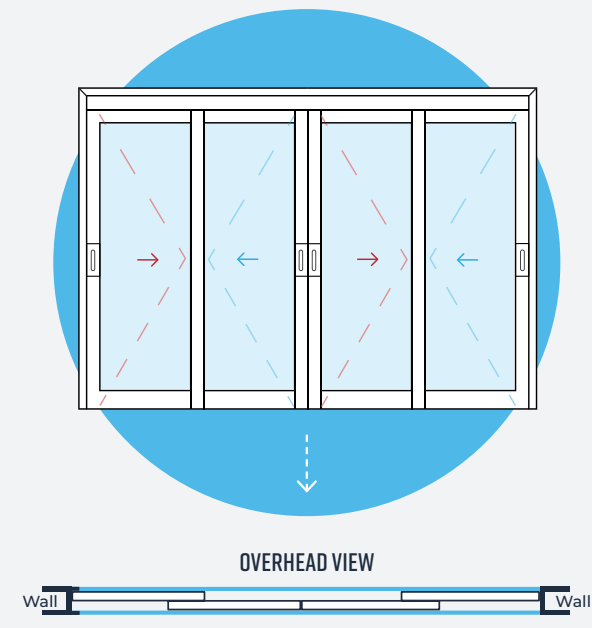

INSET WITH INTEGRAL SIDELITE
3- OR 4-DOOR (SINGLE/DUAL DIRECTION OPENING)

INSET BIPARTING WITH INTEGRAL SIDELITES
TWO PANELS ON EACH SIDE CENTER CLOSE WITH FIXED LITES AT EACH END

SURFACE MOUNT BIPARTING
TWO PANELS ON EACH SIDE CENTER CLOSE

SURFACE MOUNTED
2-DOOR (SINGLE/DUAL DIRECTION OPENING)

INSET BYPASS BIPARTING
DOORS CAN SLIDE IN ANY DIRECTION WITH CENTER LINE RESTRICTION

INSET BYPASS
DOORS CAN SLIDE IN ANY DIRECTION WITHOUT RESTRICTION

STANDARD FEATURES

End caps with no visible fasteners for clean look from all angles (only applies to surface-mounted options)

Narrow profile but heavy gauge perimeter frame protects wall opening and resists impact

3- or 4-Door Telescoping (Inset in the Wall Opening):

- Inset design allows system to fit between the wall with an added integral sidelite
- Can feature almost any glazing or infill panel up to 1" thick