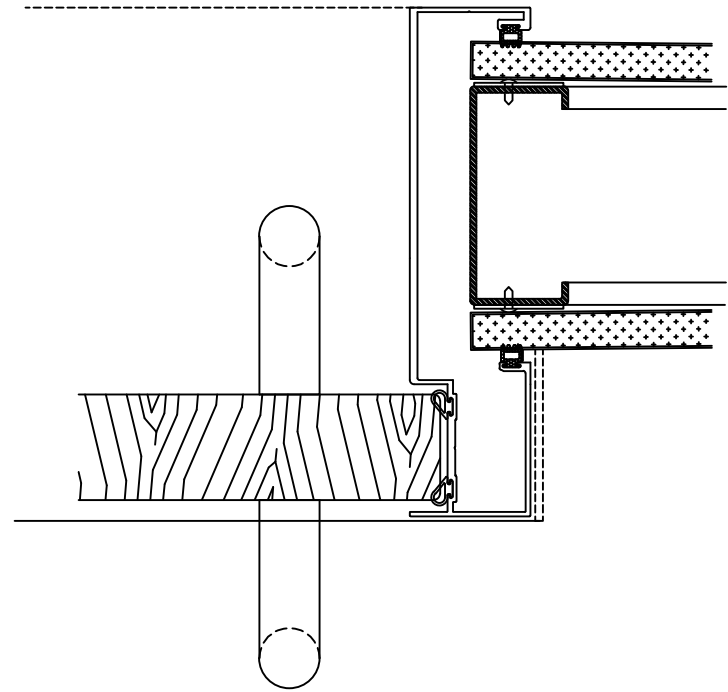

AD SYSTEMS BARN DOOR

ELEVATION VIEW — — OPENS TO LEFT

1 HEAD @ OPENING  
TYPICAL

2 DOOR SILL  
TYPICAL

CONCEALED SILL GUIDE  
(STANDARD)

ACOUSTIC BOTTOM SEAL  
(OPTIONAL)

3 WALL SECTION  
TYPICAL

4 JAMB @ SILL GUIDE

5 JAMB @ PULL SIDE  
TYPICAL