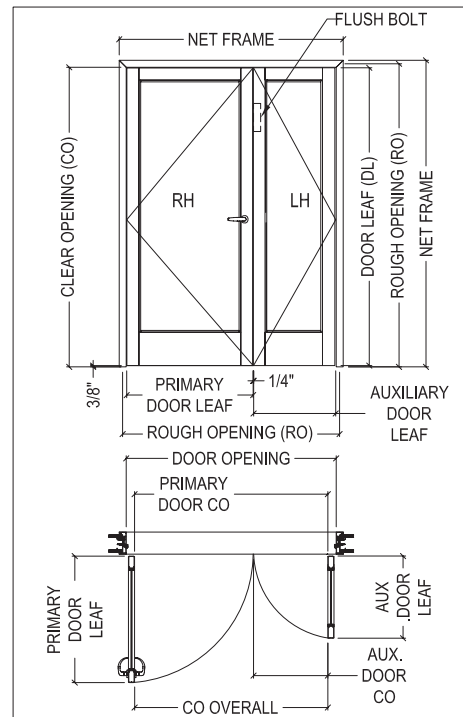

Standard Features

AD SYSTEMS DUALSWING™ STANDARD FEATURES:

- Tested to UL 1784 – Standard Air Leakage Tests for Door Assemblies
- Standard finish meets AAMA 2604 Test Standard for Powder Coating for durability
 - Standard Kynar PVDF light silver to match clear anodized, custom options available
- Easy to clean and robust aluminum frame system wraps and protects wall construction
- ADA-compliant operation
- System ships knocked down and ready to install into rough opening including:
 - Wrapped perimeter frame system
 - Full lite aluminum doors with 3-1/2" stiles and 1/2" glass stop. Midrail available with 7-1/4" wide stile
 - 10" bottom rail
 - Smoke seals, gasketing, astragals, sweeps
 - Allegion Hardware:
 - AD Systems Self Latching Passage Lever Lock
 - Ives Hinges and Flush Bolt (inactive leaf)
- Enhanced Optional Allegion Hardware:
 - LCN 4040 Closer or Glynn Johnson Door Stop
 - Ives Continuous Hinges (non-smoke rated only)
 - Schlage HL 6 Paddle Push/Pull

Technical Details

DOOR WIDTHS:

Clear Opening (AUX Leaf Open)	Clear Opening (AUX Leaf Closed)	Rough Opening	Primary Door Opening	Auxiliary Door Leaf
54-3/8"	32"	61-5/16"	34-5/8"	24"
58-3/8"	36"	65-5/16"	38-5/8"	24"
64-3/8"	42"	71-5/16"	44-5/8"	24"
66-3/8"	32"	73-5/16"	34-5/8"	36"
70-3/8"	36"	77-5/16"	38-5/8"	36"
76-3/8"	42"	83-5/16"	44-5/8"	36"

DOOR HEIGHTS:

Clear Opening	Rough Opening	Door Leaf
84"	85-1/2"	84"
85"	86-1/2"	85"
86"	87-1/2"	86"

*Custom sizes available up to maximum dimensions 120" and 108" tall

Smoke Rated Astragal

FIGURE A ELEVATION