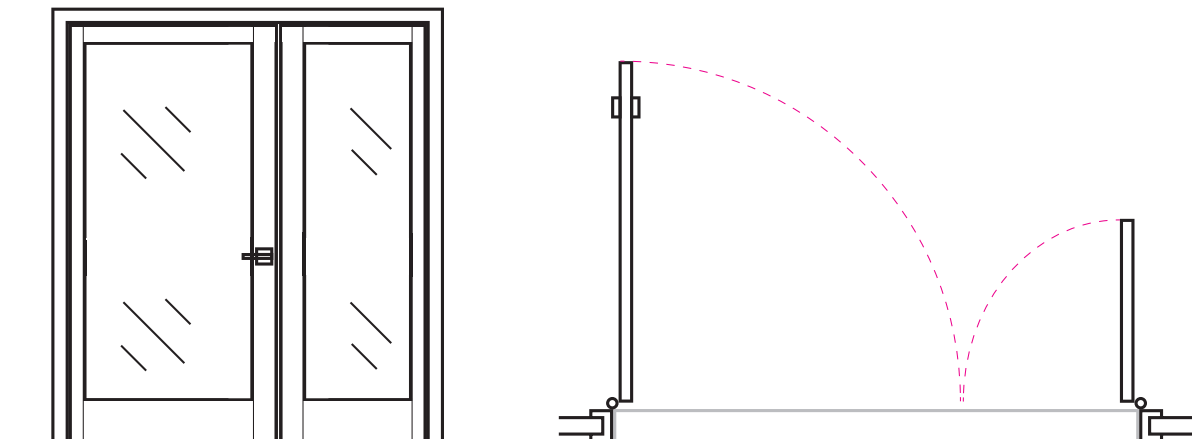

ADSYSTEMS™
HIGH PERFORMANCE DOORS

DUALSWING™

Swinging Doors

specADsystems.com

The AD Systems DualSwing™ door system features an unequal pair of swinging doors for a variety of healthcare applications including typical acute care patient rooms, med-surg patient rooms, hospital imaging suites, and operating suites. The active/inactive leaf aluminum stile and rail doors are available in multiple sizes and configurations. Designed with AD Systems strict attention to detail and durable construction, DualSwing offers solutions for healthcare projects requiring flexible and wider openings. DualSwing also offers a range of glazing options (including integral blind units) and a full complement of Allegion door hardware solutions.

Standard Features

AD SYSTEMS DUALSWING™ STANDARD FEATURES:

- Tested to UL 1784 – Standard Air Leakage Tests for Door Assemblies
- Standard finish meets AAMA 2604 Test Standard for Powder Coating for durability
 - Standard Kynar PVDF light silver to match clear anodized, custom options available
- Easy to clean and robust aluminum frame system wraps and protects wall construction
- ADA-compliant operation
- System ships knocked down and ready to install into rough opening including:
 - Wrapped perimeter frame system
 - Full lite aluminum doors with 3-1/2" stiles and 1/2" glass stop. Midrail available with 7-1/4" wide stile
 - 10" bottom rail
 - Smoke seals, gasketing, astragals, sweeps
 - Allegion Hardware:
 - AD Systems Self Latching Passage Lever Lock
 - Ives Hinges and Flush Bolt (inactive leaf)
- Enhanced Optional Allegion Hardware:
 - LCN 4040 Closer or Glynn Johnson Door Stop
 - Ives Continuous Hinges (non-smoke rated only)
 - Schlage HL 6 Paddle Push/Pull

DOOR HEIGHTS:

Clear Opening	Rough Opening	Door Leaf
84"	85-1/2"	84"
85"	86-1/2"	85"
86"	87-1/2"	86"

*Custom sizes available up to maximum dimensions 120" and 108" tall

Smoke Rated Astragal

FIGURE A ELEVATION